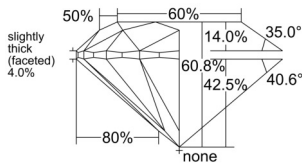

GIA®

FACSIMILE

GIA REPORT 3535875488

Verify this report at gia.edu

GIA NATURAL DIAMOND DOSSIER®

November 04, 2025
GIA Report Number 3535875488
Shape and Cutting Style ..... Round Brilliant
Measurements ..... 5.33 - 5.36 x 3.25 mm

GRADING RESULTS

Carat Weight ..... 0.58 carat
Color Grade I
Clarity Grade S11
Cut Grade ..... Excellent

ADDITIONAL GRADING INFORMATION

Polish ..... Excellent
Symmetry ..... Excellent
Fluorescence ..... None
Clarity Characteristics ..... Feather, Crystal
Inscription(s): GIA 3535875488

PROPORTIONS

Profile to actual proportions